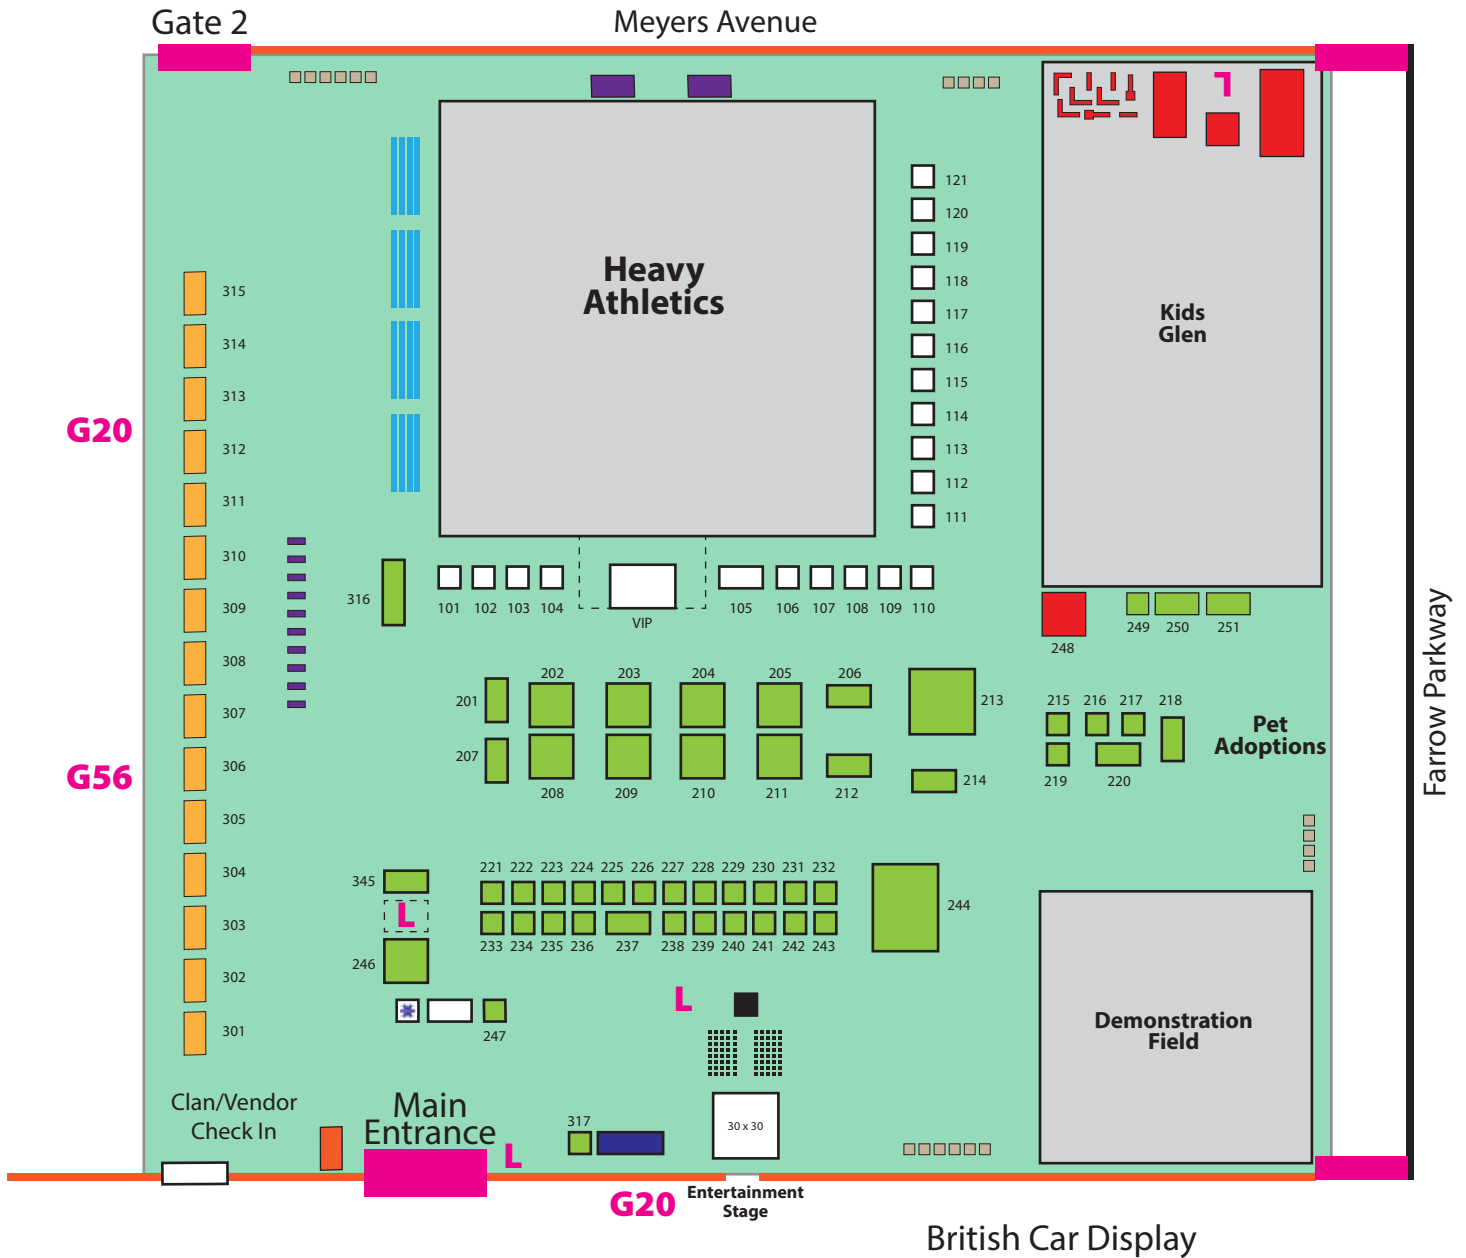

2017 MYRTLE BEACH HIGHLAND GAMES

Grand Park @ Market Common

Handicap Parking/
Shuttle Dropoff

Forbus Court

British Car Display

- | | | |
|--|---|--|
|  Clan Tents |  Bleachers/Seating |  Office/Security/Medical - 20 x 20 Tent |
|  Merchandise Vendors |  Entrance/Exits |  Pipe & Drum Bands |
|  Food Vendors |  Restrooms |  Eating Tables |
|  Kids Projects |  Fencing |  Band Merchandise |